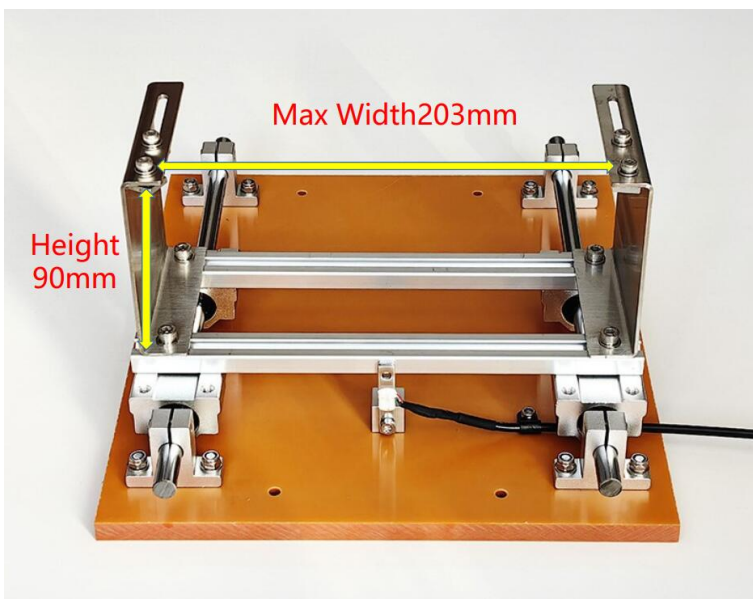

### Specifications

Max test range: <50Kg

Use for 60N-400N turbine

Max width:203mm

Max high:90mm

Platform size:250mmx300mm

Weight:2.5Kg

Bottom plate size and installation diagram