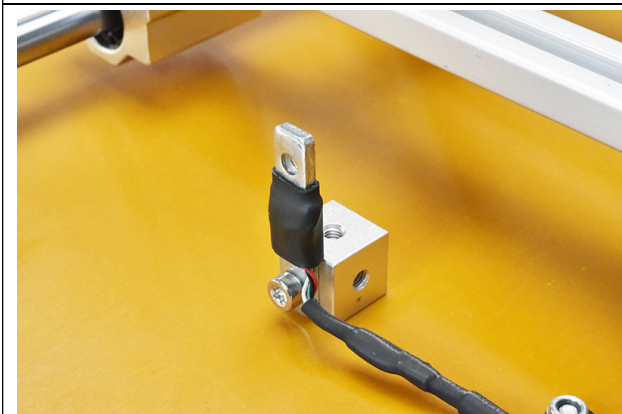

### Specifications

Max test range: <50Kg

Use for 60N-400N turbine

Max width:203mm

Max high:90mm

Platform size:250mmx300mm

Weight:2.5Kg

Bottom plate size and installation diagram