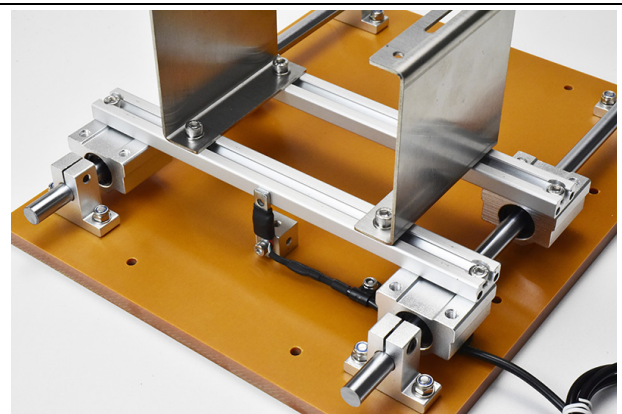

### Specifications

Max test range: <50Kg

Use for 60N-400N turbine

Max width:203mm

Max high:90mm

Platform size:250mmx300mm

Weight:2.5Kg

Bottom plate size and installation diagram