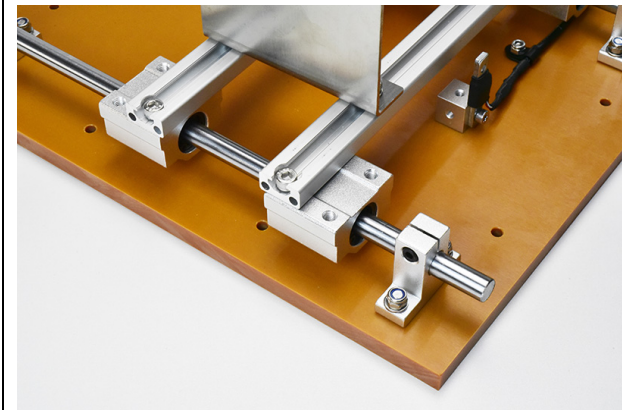

### Specifications

Max test range: <50Kg

Use for 60N-400N turbine

Max width:203mm

Max high:90mm

Platform size:250mmx300mm

Weight:2.5Kg

Bottom plate size and installation diagram