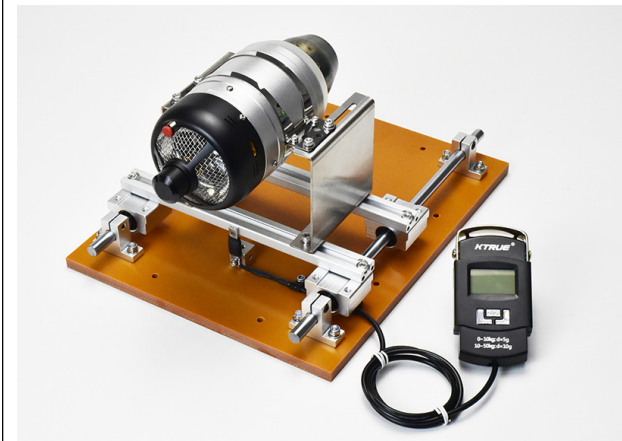

## Easy Test Bench

### Specifications

Max test range: <50Kg

Use for 60N-400N turbine

Max width:203mm

Max high:90mm

Platform size:250mmx300mm

Weight:2.5Kg

Bottom plate size and installation diagram