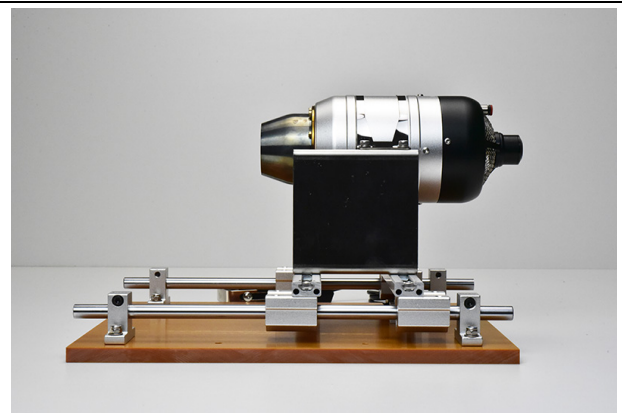

## Easy Test Bench

### Specifications

Max test range: <50Kg

Use for 60N-400N turbine

Max width:203mm

Max high:90mm

Platform size:250mmx300mm

Weight:2.5Kg

Bottom plate size and installation diagram